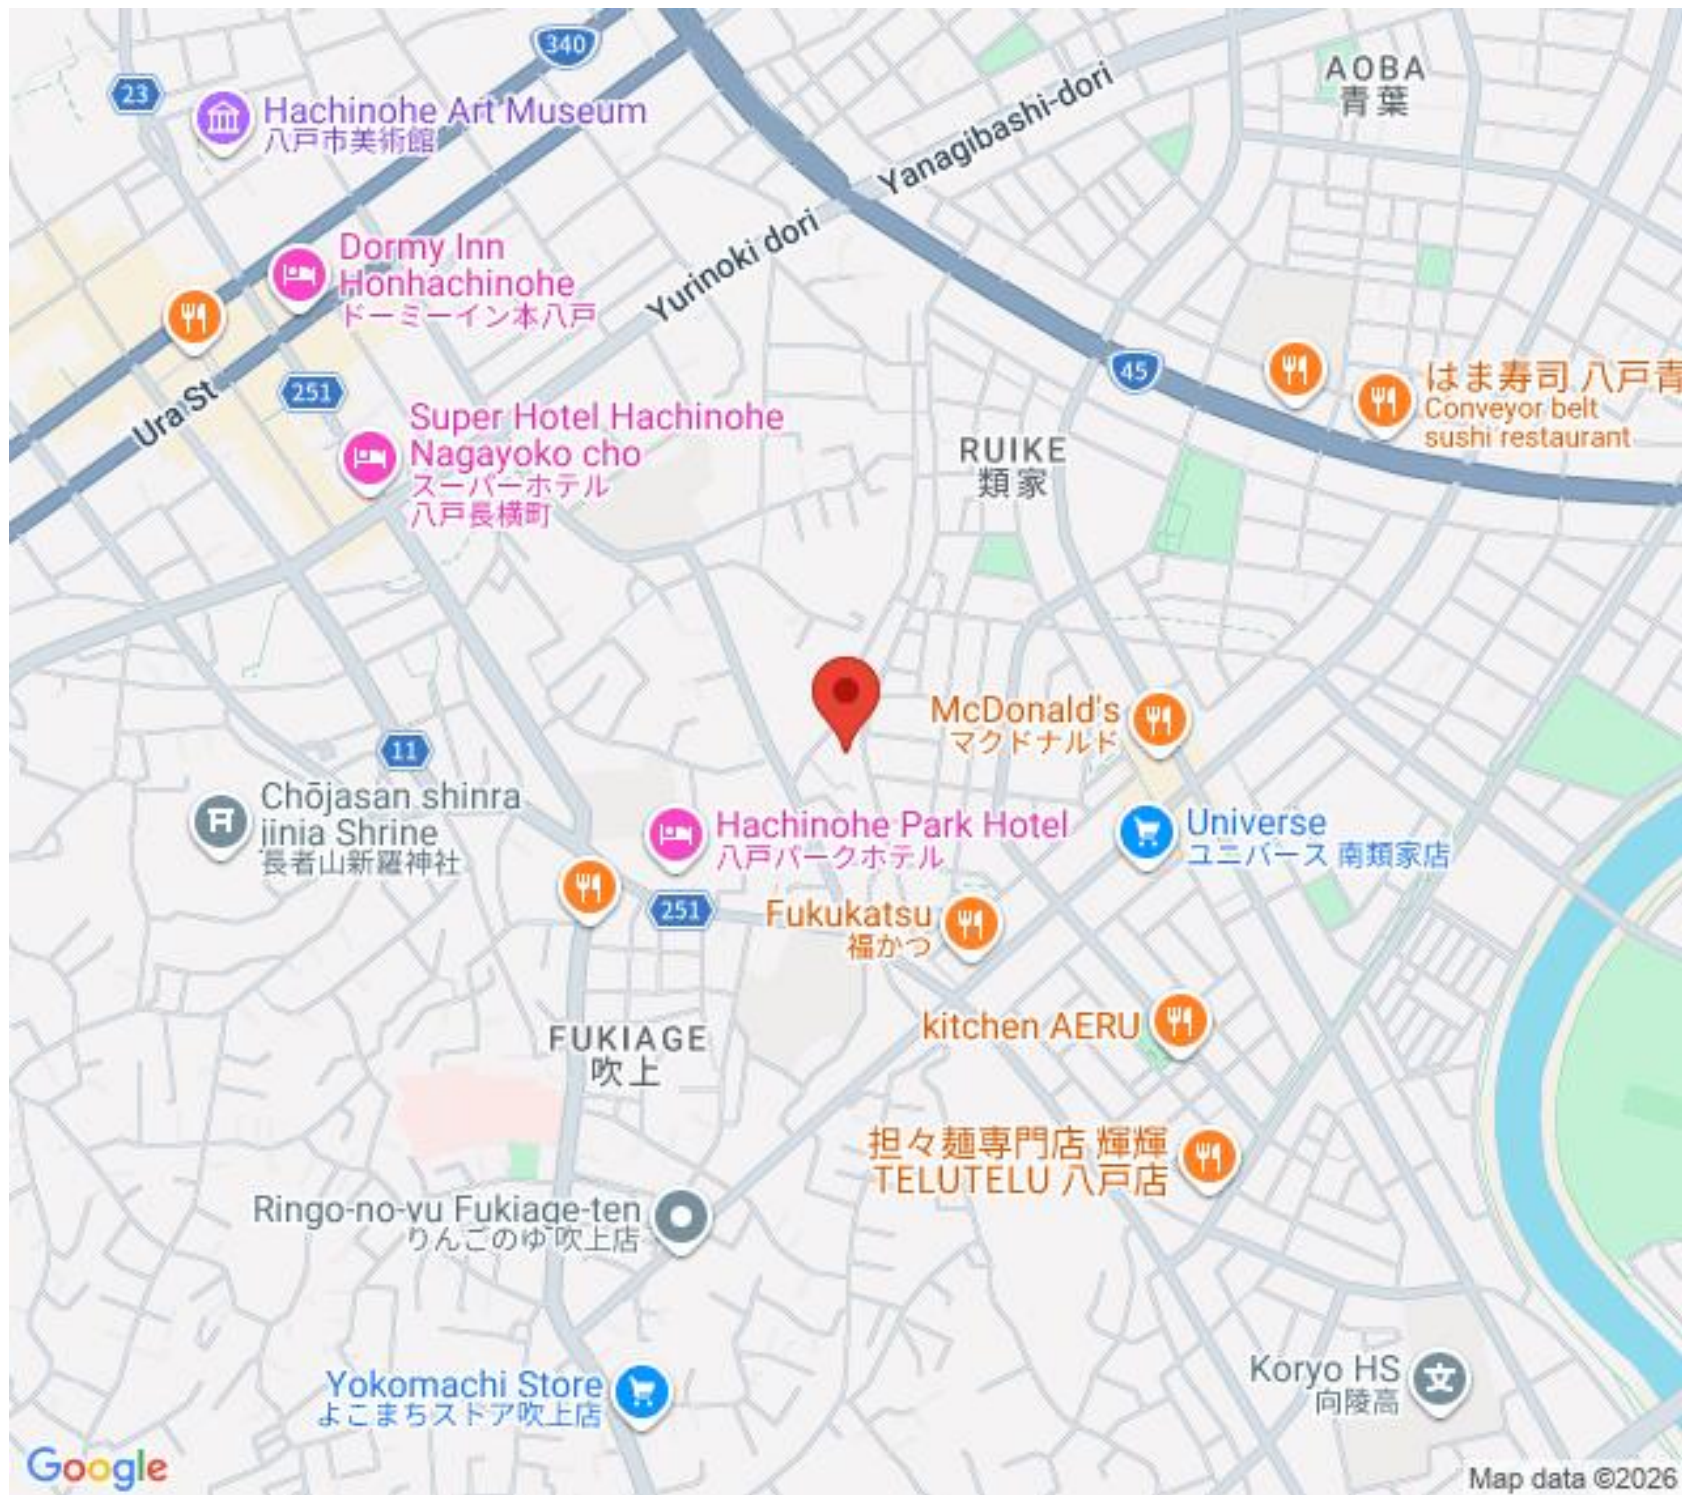

Hachinohe Art Museum
八戸市美術館

Dormy Inn
Hōhachinohe
ドーマーイン本八戸

Super Hotel Hachinohe
Nagayoko cho
スーパーホテル
八戸長横町

Chōjisan shinra
jinia Shrine
長者山新羅神社

Hachinohe Park Hotel
八戸パークホテル

Fukukatsu
福かつ

McDonald's
マクドナルド

Universe
ユニバース 南類家店

FUKIAGE
吹上

kitchen AERU

Ringo-no-yu Fukiage-ten
りんごのゆ吹上店

担々麺専門店 輝輝
TELUTELU 八戸店

Yokomachi Store
よこまちストア吹上店

Koryo HS
向陵高

はま寿司 八戸青
Conveyor belt
sushi restaurant