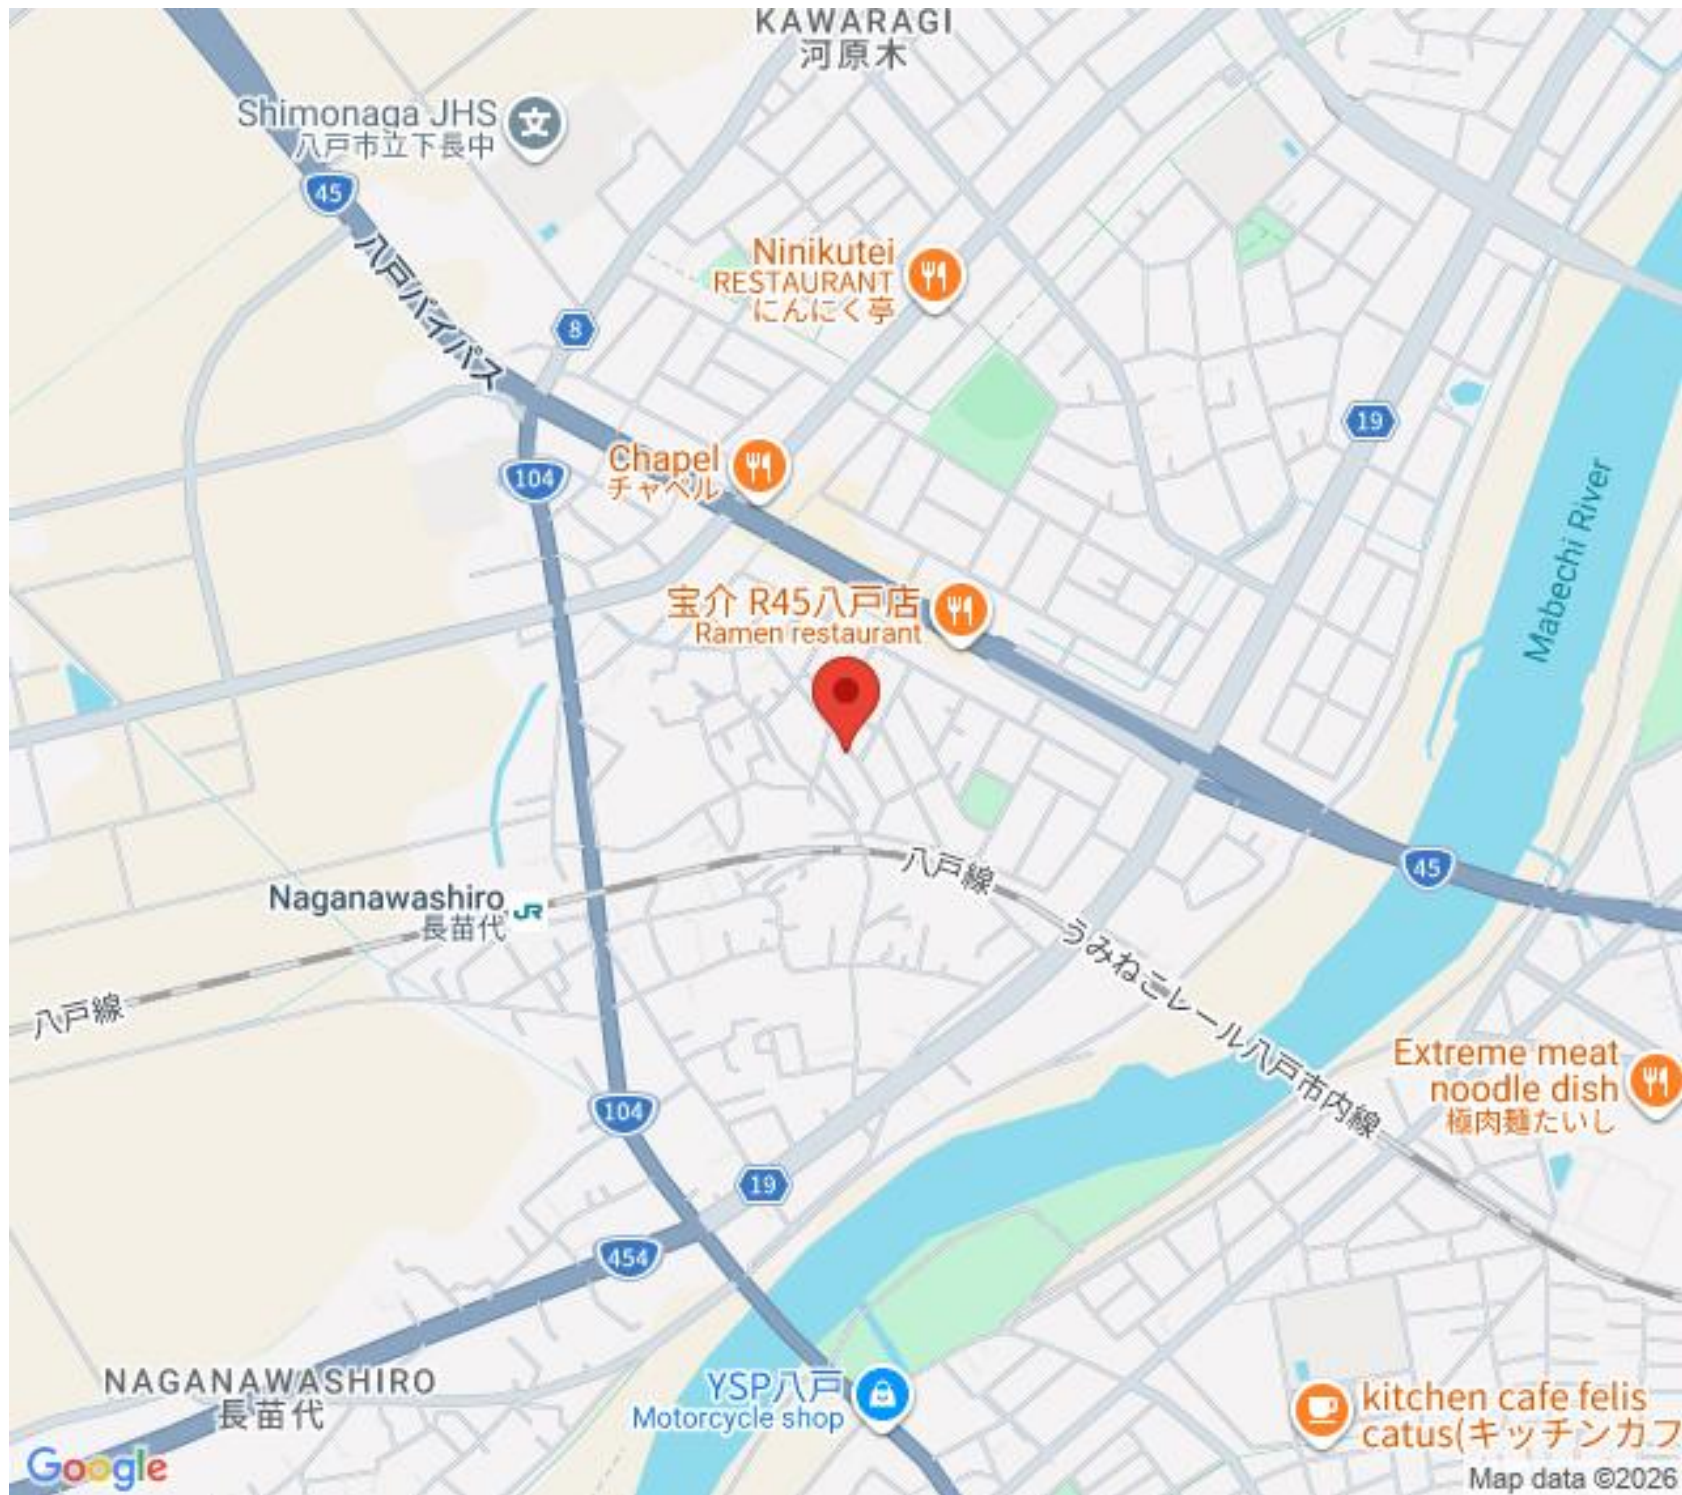

KAWARAGI
河原木

Shimonaga JHS
八戸市立下長中

Ninikutei
RESTAURANT
にんにく亭

Chapel
チャペル

宝介 R45八戸店
Ramen restaurant

Naganawashiro
長苗代

Extreme meat
noodle dish
極肉麺たいし

NAGANAWASHIRO
長苗代

YSP八戸
Motorcycle shop

kitchen cafe felis
catus(キッチンカフ)

Google

Map data ©2026